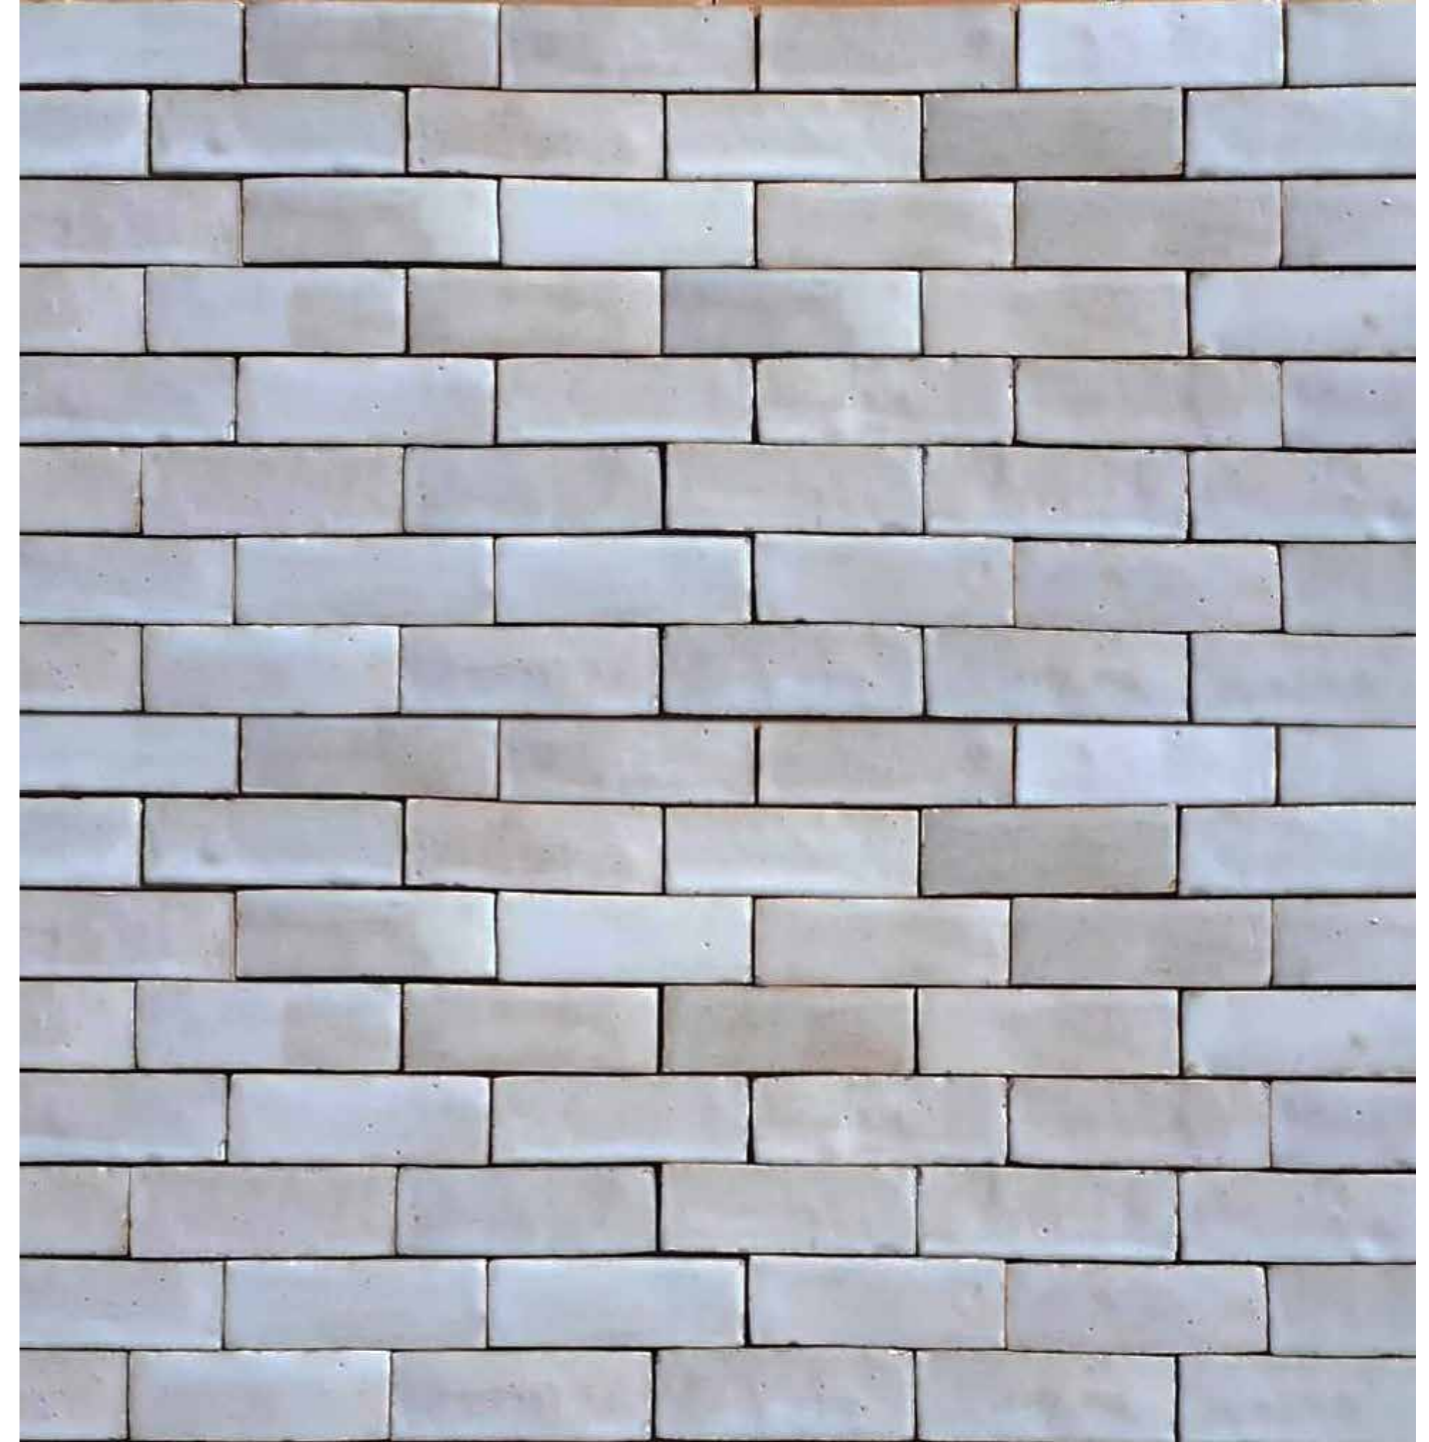

Zelliges special size 50 x 200 x 18 mm

Available in all colors see **Zelliges** 100 x 100 x 12 mm.

Sheet "without" joints - 305 x 305 mm.