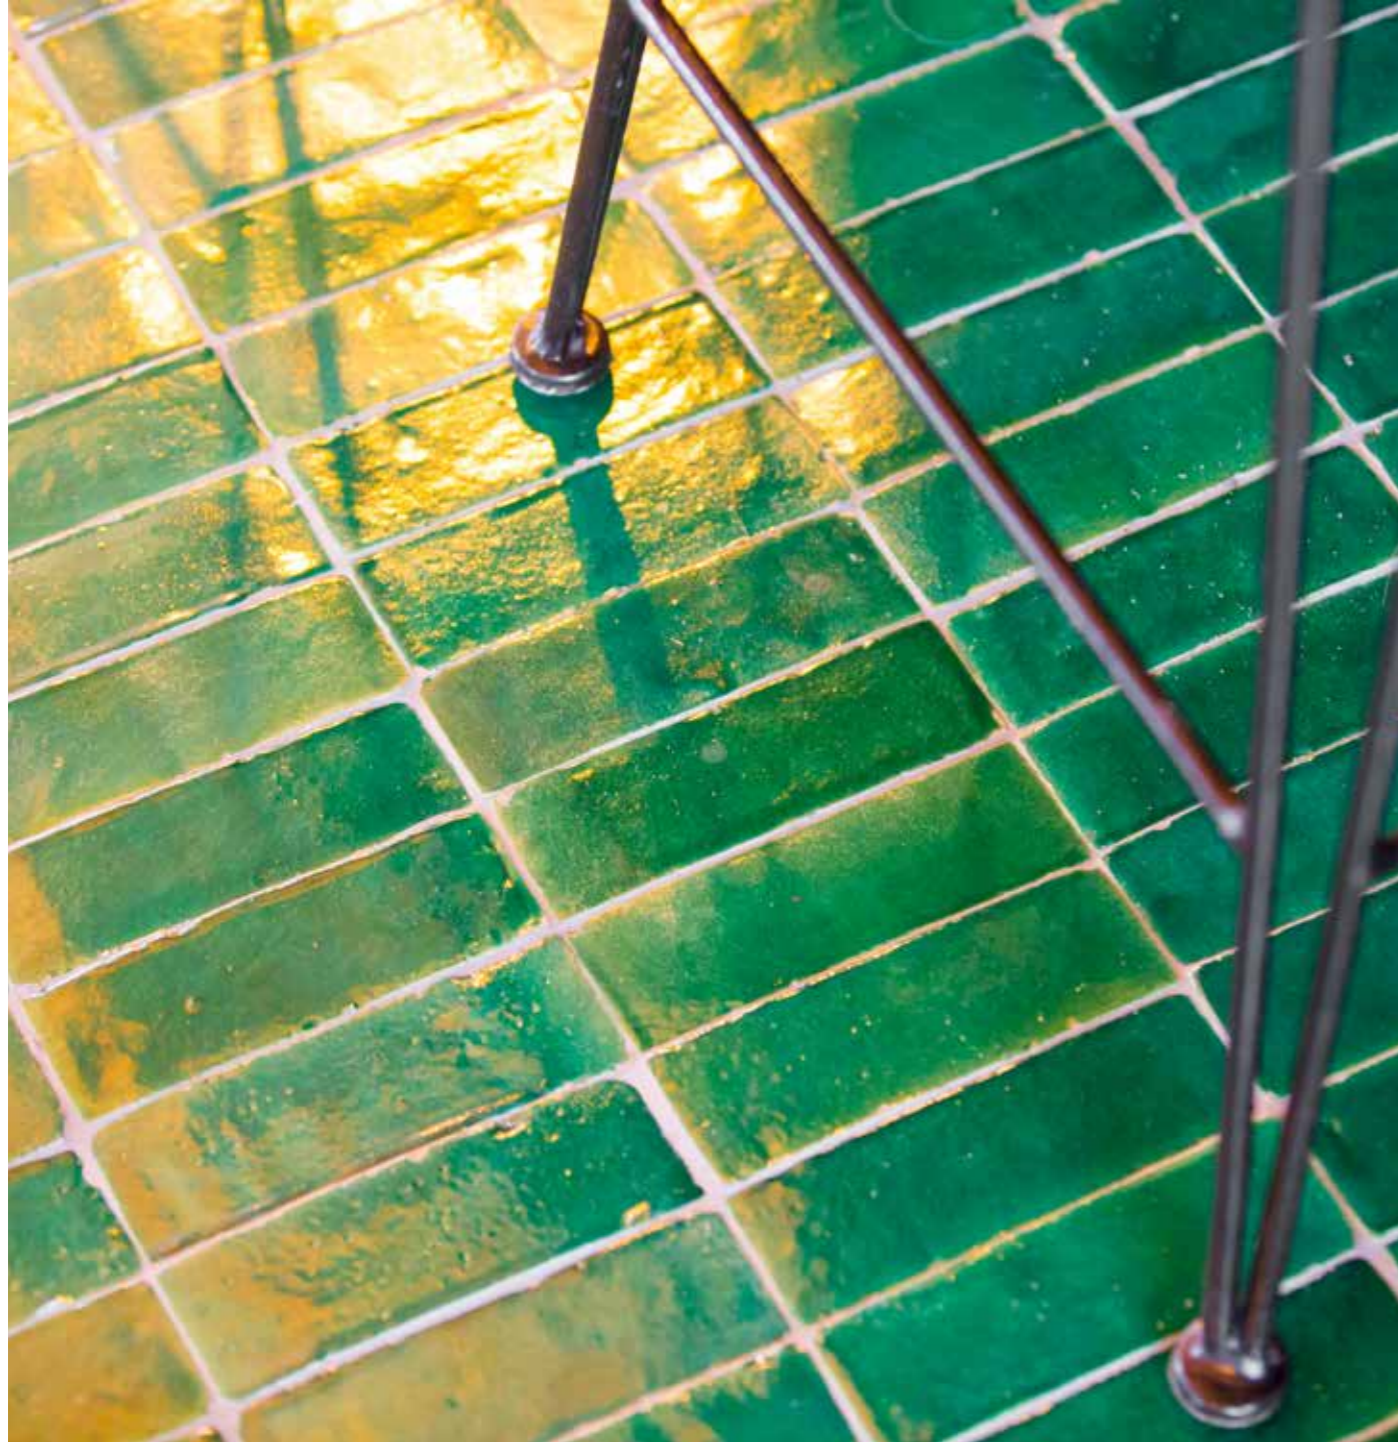

Zelliges - Packing

N61 - size 50 x 150 x 18 mm. Will have tolerance of 3 mm.

Zelliges special size 50 x 150 x 18 mm

Available in all colors see **Zelliges** 100 x 100 x 12 mm.

Sheet "without" joints - 305 x 305 mm.