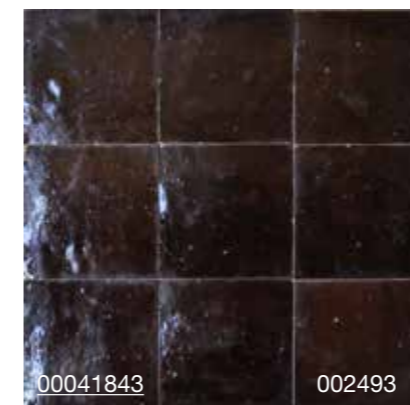

Zelliges 100 x 100 x 12 mm.

Zelliges 100 x 100 x 12 mm.

N7