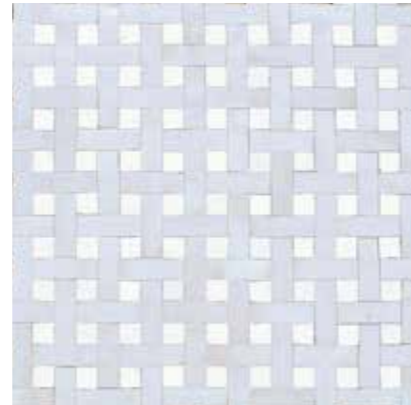

Zelliges Geometric pattern

Available in all colors see Zelliges 100 x 100 x 12 mm.

Chevron

Chakour

Losanges - Grand

Grand Navettes

Opus

Trapèze

Triangles - Grand

Triangles - Petit

Hexagone

Zelliges *Geometric pattern*

Available in all colors see Zelliges 100 x 100 x 12 mm.

Ecaillé

Charaffa

Croisillon

Trapeze

Habiba

Cisele

Octagone

Mix Colours

Border pieces

Zelliges *Geometric pattern*

Available in all colors see Zelliges 100 x 100 x 12 mm.