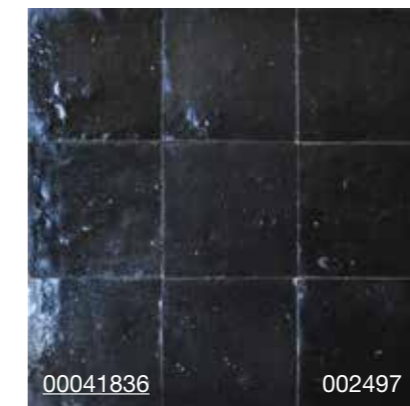

What about zebra tiles. p.39 - p.44

The zebra series is a modular set of ten different formats. The glazes are placed manually on a terra cotta surface. Especially the zebra 'black' and zebra 'white' are used together. The zebra series can also be glazed with other colors as they appear in the zellige program. Zebra are placed with a 3 mm joint and are irregular in shape. The hand-finish and irregularity give a distinctive character to these tiles, used both in a rustic and modern interior.

Zelliges 100 x 100 x 12 mm.

N5

Zelliges 100 x 100 x 12 mm.

N1

N2

N3

N4

N5

N6

N7

N8

N9

Zelliges 100 x 100 x 12 mm

N10

N11

N12