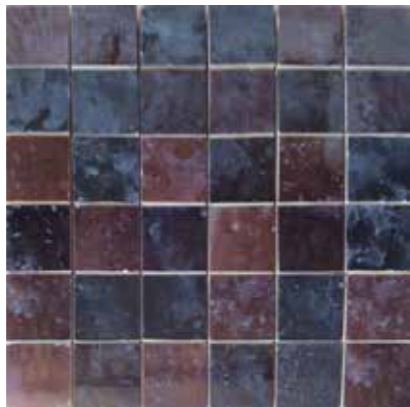

Triangles - Grand

Triangles - Petit

Hexagone

Zelliges *Geometric pattern*

Available in all colors see Zelliges 100 x 100 x 12 mm.

Ecaillé

Charaffa

Croisillon

Trapeze

Habiba

Cisele

Octagone

Mix Colours

Border pieces

Zelliges *Geometric pattern*

Available in all colors see Zelliges 100 x 100 x 12 mm.

Ecaillé

Zelliges Borders

Available in all colors see
Zelliges 100 x 100 x 12 mm.

Zellige borders

Zelliges Borders

Available in all colors see
Zelliges 100 x 100 x 12 mm.

Zelliges Borders

Available in all colors see
Zelliges 100 x 100 x 12 mm.