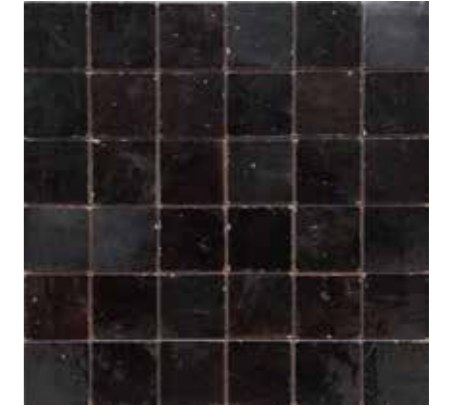

Available in all colors see **Zelliges** 100 x 100 x 12 mm.
Sheet "without" joints - 305 x 305 mm. (* without joints)

N5 - 008641 - loose pieces

Zelliges 50 x 50 x 8 mm

Available in all colors see **Zelliges** 100 x 100 x 12 mm.
Sheet "without" joints - 305 x 305 mm. (* without joints)

N2 (*)

N5 (*)

N8 (*)

N9 (*)

N14 (*)

N29 (*)

Zelliges 50 x 50 x 8 mm

Available in all colors see Zelliges 100 x 100 x 12 mm.